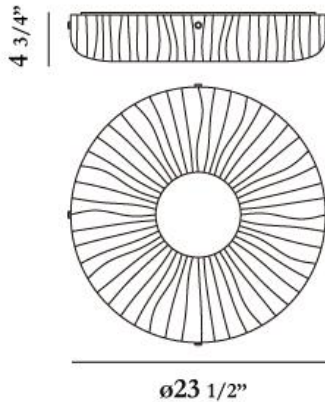

SPECTRA, 8-LIGHT ROUND FLUSHMOUNT

Product Details

Item No.	:	22937-018
Finish	:	Clear
Shade	:	Clear Sugar Glass
Diameter	:	23.5"
Height	:	4.75"
Est. Weight	:	38.5 lbs
Approval	:	cETLus

BULB DETAILS

No. of Bulbs	:	8
Bulb Type	:	B10
Bulb Voltage	:	120V
Bulb Wattage	:	60W
Bulb Socket	:	E12
Input Voltage	:	120V
Dimmable	:	Yes
Bulb Included	:	No

Options Available

ITEM NO.	FINISH	SHADE
22937-018	Clear	Clear Sugar Glass

Molded and pressed fracco glass with chrome plated frame and accents

TECHNICAL DETAILS

Canopy Diameter	:	19.68"
Canopy Height	:	0.8"