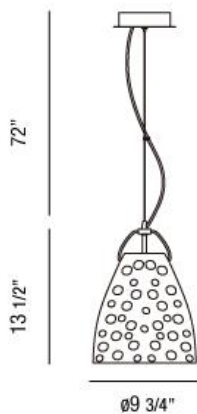

AMERO, 1-LIGHT LARGE PENDANT

Product Details

Item No.	:	22900-029
Finish	:	Chrome
Shade	:	Smoke Glass
Diameter	:	9.75"
Height	:	14"
Est. Weight	:	7.33 lbs
Approval	:	cETLus

BULB DETAILS

No. of Bulbs	:	1
Bulb Type	:	LED EDISON BULB
Bulb Voltage	:	120V
Bulb Wattage	:	6W
Bulb Socket	:	E26
Input Voltage	:	120V
Dimmable	:	Yes
Lumens	:	480lm
Kelvin	:	2700K
CRI	:	90+
Bulb Included	:	Yes

Options Available

ITEM NO.	FINISH	SHADE
22900-012	Chrome	Clear Glass
22900-029	Chrome	Smoke Glass
22900-036	Chrome	Amber Glass

Blown faceted transparent glass with polished chrome canopy and hardware

TECHNICAL DETAILS