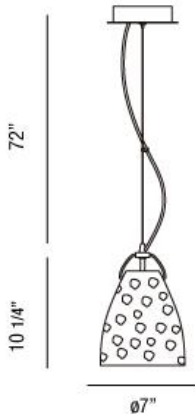

AMERO, 1-LIGHT SMALL PENDANT

Product Details

Item No.	:	22899-033
Finish	:	Chrome
Shade	:	Amber Glass
Diameter	:	7"
Height	:	10.25"
Est. Weight	:	8.78 lbs
Approval	:	cETLus

BULB DETAILS

No. of Bulbs	:	1
Bulb Type	:	A19
Bulb Voltage	:	120V
Bulb Wattage	:	60W
Bulb Socket	:	E26
Input Voltage	:	120V
Dimmable	:	Yes
Bulb Included	:	No

Options Available

ITEM NO.	FINISH	SHADE
22899-019	Chrome	Clear Glass
22899-026	Chrome	Smoke Glass
22899-033	Chrome	Amber Glass

Blown faceted transparent glass with polished chrome canopy and hardware

TECHNICAL DETAILS

Hanging Support Type	:	Aircraft Cable
Aircraft Cable Length	:	72"
Power Wire Length	:	96"
Canopy Diameter	:	4.75"
Canopy Height	:	1"

PROJECT INFORMATION

Job Name: Date: Type:

Comments: