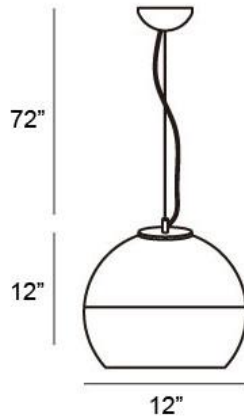

### Product Details

Item No.	:	20454-012
Finish	:	Chrome
Shade	:	Half Chrome/half Glass
Diameter	:	12"
Height	:	12"
Est. Weight	:	5.15 lbs
Approval	:	cETLus

### TECHNICAL DETAILS

Hanging Support Type	:	Aircraft Cable
Aircraft Cable Length	:	72"
Canopy Diameter	:	4.75"
Canopy Height	:	2"