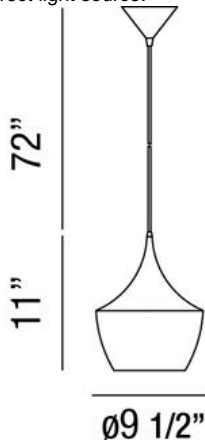

TECHNICAL DETAILS

Hanging Support Type	:	Wire
Wire Length	:	72"

A collection of European inspired shaped pendants richly finished and providing an indirect light source.