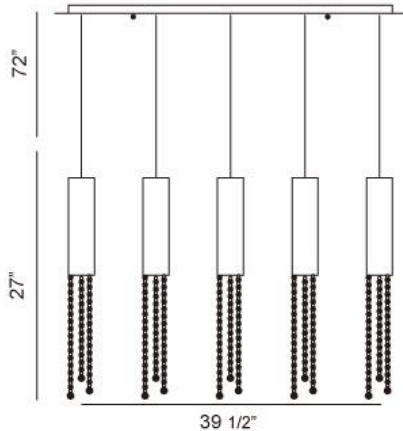

Options Available

ITEM NO.	FINISH	SHADE
20417-017	Chrome	Clear Crystal

Modern tubes and crystal available singularly or in clusters are providing eye-catching light in any application.