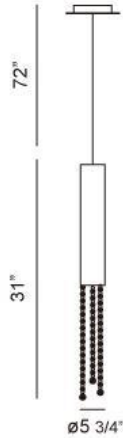

GROOVE, 1-LIGHT LARGE PENDANT

Product Details

Item No.	:	20416-010
Finish	:	Chrome
Shade	:	Clear Crystal
Diameter	:	5.75"
Height	:	31"
Est. Weight	:	6.45 lbs
Approval	:	cETLus

BULB DETAILS

No. of Bulbs	:	1
Bulb Type	:	GU10
Bulb Voltage	:	120V
Bulb Wattage	:	50W
Bulb Socket	:	GU10
Input Voltage	:	120V
Dimmable	:	Yes
Bulb Included	:	Yes

Options Available

ITEM NO.	FINISH	SHADE
20416-010	Chrome	Clear Crystal

Modern tubes and crystal available singularly or in clusters are providing eye-catching light in any application.

TECHNICAL DETAILS

Hanging Support Type	:	Aircraft Cable
Aircraft Cable Length	:	72"