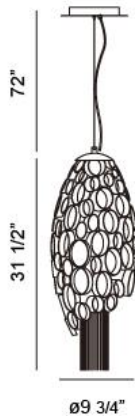

Options Available

ITEM NO.	FINISH	SHADE
20408-015	Nickel	Clear Crystal

The machined honeycomb is the perfect shelter for the chain metal. Incredible detail and craftsmanship allow this collection to be the highlight of any design.