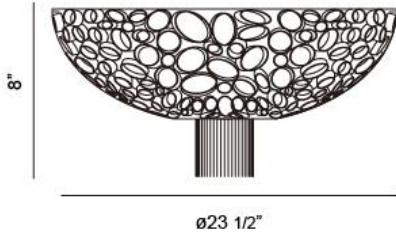

CAMEO, 3-LIGHT CONVERTIBLE PENDANT

Options Available

ITEM NO.	FINISH	SHADE
20405-014	Nickel	Clear Crystal

The machined honeycomb is the perfect shelter for the chain metal. Incredible detail and craftsmanship allow this collection to be the highlight of any design.

Product Details

Item No.	:	20405-014
Finish	:	Nickel
Shade	:	Clear Crystal
Diameter	:	23.5"
Height	:	8"
Est. Weight	:	18.44 lbs
Approval	:	cETLus

BULB DETAILS

No. of Bulbs	:	3
Bulb Type	:	G9
Bulb Voltage	:	120V
Bulb Wattage	:	60W
Bulb Socket	:	G9
Input Voltage	:	120V
Dimmable	:	Yes
Bulb Included	:	Yes

TECHNICAL DETAILS

Hanging Support Type	:	Aircraft Cable
Aircraft Cable Length	:	72"

PROJECT INFORMATION

Job Name:	<input type="text"/>	Date:	<input type="text"/>	Type:	<input type="text"/>
Comments:	<input type="text"/>				