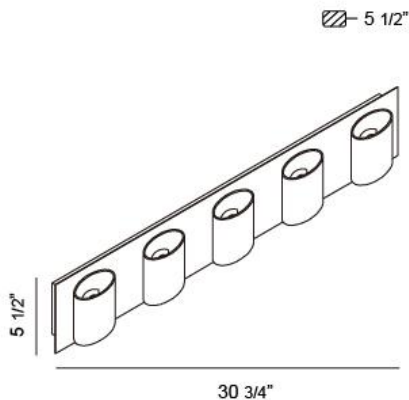

GEOS, 5-LIGHT BATHBAR

Product Details

Item No.	:	20381-028
Finish	:	Chrome
Shade	:	Opal White Glass
Width	:	30.75"
Height	:	5.25"
Max Extension	:	4.75"
Est. Weight	:	8.14 lbs
Approval	:	cULus

BULB DETAILS

A perfect combination of straight lines and round curves make this collection suitable for any decor.

TECHNICAL DETAILS

Power Wire Length	:	6"
Canopy Width	:	30"
Canopy Height	:	4.625"

PROJECT INFORMATION