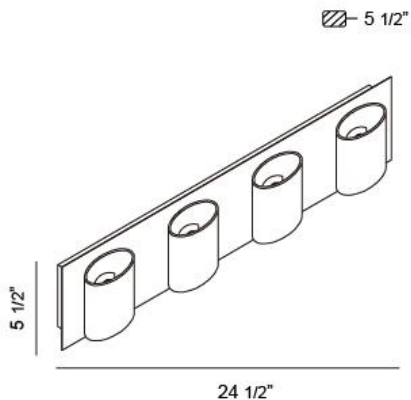

### Product Details

Item No.	:	20380-021
Finish	:	Chrome
Shade	:	Opal White Glass
Width	:	24.5"
Height	:	5.25"
Max Extension	:	4.75"
Est. Weight	:	10.56 lbs
Approval	:	cULus

### Options Available

ITEM NO.	FINISH	SHADE
20380-014	Satin Nickel	Opal White Glass
20380-021	Chrome	Opal White Glass

Concentric curved panels form a drum shade - pieces are spaced giving the illusion that they are floating in alignment.

### TECHNICAL DETAILS

Power Wire Length	:	6"
Canopy Width	:	30"
Canopy Height	:	4.625"