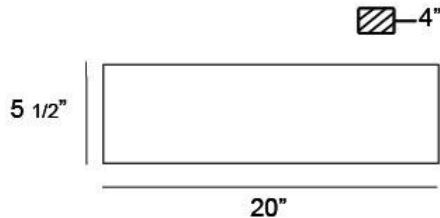

TECHNICAL DETAILS

Adjustable Lamp Head	:	No
Mounting	:	Up or Down
Approval	:	

PROJECT INFORMATION

Job Name: Date: Category:

Comments: