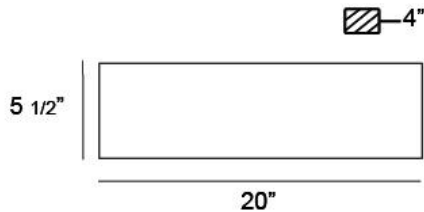

Options Available

ITEM NO.	FINISH	SHADE
20374-037	Satin Nickel	Frosted White Glass
20374-044	Chrome	Frosted White Glass

Concentric curved panels form a drum shade - pieces are spaced giving the illusion that they are floating in alignment.