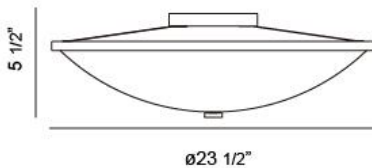

### Product Details

Item No.	:	20371-012
Finish	:	Antique Brass
Shade	:	Opal White Glass
Diameter	:	23.5"
Height	:	5.5"
Est. Weight	:	13.24 lbs
Approval	:	cETLus

### TECHNICAL DETAILS

Power Wire Length	:	6"
Canopy Diameter	:	10"
Canopy Height	:	1"