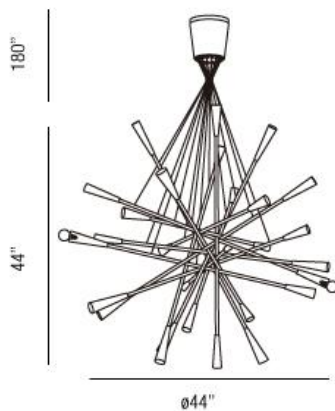

### Product Details

Item No.	:	19800-028
Finish	:	White
Shade	:	Chrome
Diameter	:	44"
Height	:	44"
Est. Weight	:	76.93 lbs
Approval	:	cETLus

### BULB DETAILS

No. of Bulbs	:	28
Bulb Type	:	G16-1/2
Bulb Voltage	:	120V
Bulb Wattage	:	40W
Bulb Socket	:	E12
Input Voltage	:	120V
Dimmable	:	Yes
Bulb Included	:	No

### TECHNICAL DETAILS

Hanging Support Type	:	Wire
Wire Length	:	180"

A complex statement yet simple in design. This sculptural light uses different materials and textures to create the focal point.