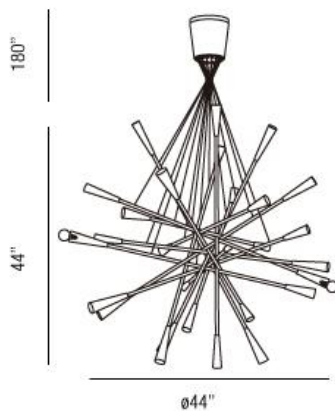

ZAZU, 28-LIGHT PENDANT

Product Details

Item No.	:	19800-011
Finish	:	Black
Shade	:	Chrome
Diameter	:	44"
Height	:	44"
Est. Weight	:	76.93 lbs
Approval	:	cETLus

BULB DETAILS

No. of Bulbs	:	28
Bulb Type	:	G16-1/2
Bulb Voltage	:	120V
Bulb Wattage	:	40W
Bulb Socket	:	E12
Input Voltage	:	120V
Dimmable	:	Yes
Bulb Included	:	No

Options Available

ITEM NO.	FINISH	SHADE
19800-011	Black	Chrome
19800-028	White	Chrome

TECHNICAL DETAILS

Hanging Support Type	:	Wire
Wire Length	:	180"

A complex statement yet simple in design. This sculptural light uses different materials and textures to create the focal point.