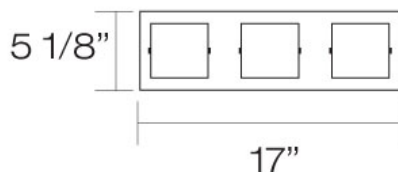

### Product Details

Item No.	:	19425-016
Finish	:	Chrome
Shade	:	Opal
Length	:	17"
Height	:	5"
Max Extension	:	4"
Est. Weight	:	5.57 lbs
Approval	:	cULus

### TECHNICAL DETAILS

Power Wire Length	:	6"
Canopy Width	:	16.25"
Canopy Height	:	4.25"