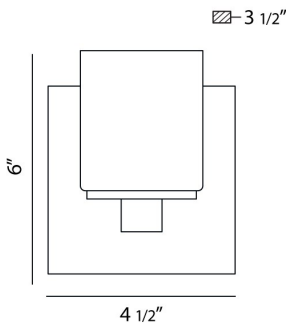

### PRODUCT DETAILS

No.	:	19414-010
Product Color	:	CHROME
Shade / Accent Colour	:	OPAL WHITE GLASS
Width	:	4.25"
Height	:	5.625"
Ext	:	3.375"
Weight	:	1.7lbs

### TECHNICAL DETAILS

Canopy / Backplate Height	:	4.5"
Canopy / Backplate Dia.	:	4.5"
Adjustable Lamp Head	:	No
Approval	:	