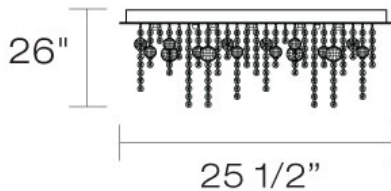

ALISSA, 18-LIGHT FLUSHMOUNT

Product Details

Item No.	:	19397-016
Finish	:	Chrome
Shade	:	Clear Crystal
Length	:	25.5"
Width	:	20.5"
Height	:	9.5"
Est. Weight	:	20.86 lbs
Approval	:	cETLus

BULB DETAILS

No. of Bulbs	:	18
Bulb Type	:	BI-PIN
Bulb Voltage	:	12V
Bulb Wattage	:	20W
Bulb Socket	:	G4
Input Voltage	:	120V
Dimmable	:	Yes
Bulb Included	:	Yes

Options Available

ITEM NO.	FINISH	SHADE
19397-016	Chrome	Clear Crystal

Delightful strands of unique crystals droplets and spherules shower from a curvaceous and glowing chrome mirror base. The lights are hidden cleverly amidst the sparkling fields of diamondsque crystals, dispersing light with both grace and ease.

TECHNICAL DETAILS

Power Wire Length	:	9"
Canopy Length	:	22"
Canopy Width	:	18.25"
Canopy Height	:	1.25"
Ballast	:	80w Eaglerise Magnetic Ballast X 6 Pieces

PROJECT INFORMATION

Job Name: Date: Type:

Comments: