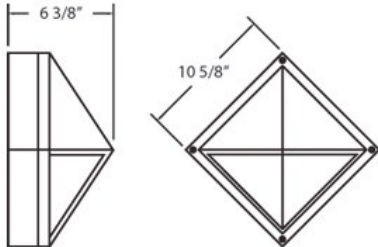

19216, SCONCE, 1X60WA19

PRODUCT DETAILS

No.	:	19216-027
Product Color	:	BLACK
Shade / Accent Colour	:	FROSTED
Length	:	10.625"
Width	:	10.625"
Ext	:	6.375"
Weight	:	6.4lbs

LIGHT SOURCE DETAILS

Number of Bulbs	:	1 / 2
Light Source	:	Incandescent / Fluorescent
Light Source Type	:	A19 / CFL
Input Voltage	:	120 / 120V
Bulb Voltage	:	120 / V
Socket Type	:	E26 / E26
Wattage	:	60 / 23W
Total Wattage	:	60 / 46W
Bulb Included	:	No / No
Dimmable	:	Yes / No

OPTIONS AVAILABLE

ITEM NO.	FINISH	SHADE
19216-010	GREY	FROSTED
19216-027	BLACK	FROSTED

TECHNICAL DETAILS

Light Direction	:	Down
Adjustable Lamp Head	:	No
IP Rating	:	55
Location	:	WET
Approval	:	

PROJECT INFORMATION