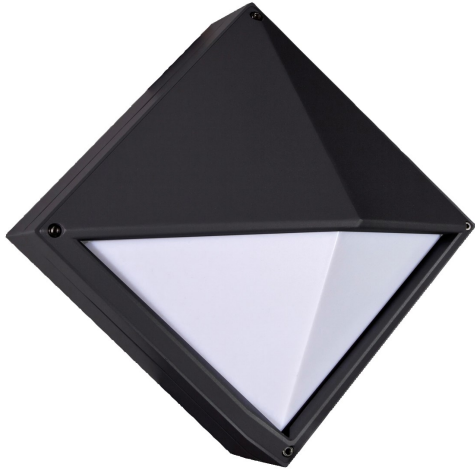

19216, SCONCE, 1X60WA19

PRODUCT DETAILS

No.	:	19216-027
Product Color	:	BLACK
Shade / Accent Colour	:	FROSTED
Length	:	10.625"
Width	:	10.625"
Ext	:	6.375"
Weight	:	6.4lbs

LIGHT SOURCE DETAILS

Number of Bulbs	:	1 / 2
Light Source	:	Incandescent / Fluorescent
Light Source Type	:	A19 / CFL
Input Voltage	:	120 / 120V
Bulb Voltage	:	120 / V
Socket Type	:	E26 / E26
Wattage	:	60 / 23W
Total Wattage	:	60 / 46W
Bulb Included	:	No / No
Dimmable	:	Yes / No

OPTIONS AVAILABLE

ITEM NO.	FINISH	SHADE
19216-010	GREY	FROSTED
19216-027	BLACK	FROSTED

TECHNICAL DETAILS

Light Direction	:	Down
Adjustable Lamp Head	:	No
IP Rating	:	55
Location	:	WET
Approval	:	

PROJECT INFORMATION