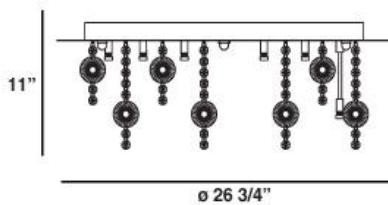

GALASSIA, 18-LIGHT FLUSHMOUNT

Product Details

Item No.	:	16481-015
Finish	:	Chrome
Shade	:	Asfour Crystal
Diameter	:	26.75"
Height	:	11"
Est. Weight	:	24.24 lbs
Approval	:	cETLus

BULB DETAILS

No. of Bulbs	:	18
Bulb Type	:	G4
Bulb Voltage	:	12V
Bulb Wattage	:	20W
Bulb Socket	:	G4
Input Voltage	:	120V
Dimmable	:	Yes
Bulb Included	:	Yes

TECHNICAL DETAILS

Power Wire Length	:	6"
Canopy Diameter	:	21.25"
Canopy Height	:	1.125"
Ballast	:	80w Eaglerise Ballast X 3 Pieces

PROJECT INFORMATION

Job Name: Date: Type:

Comments: