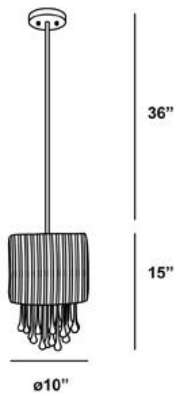

### Product Details

Item No.	:	16033-030
Finish	:	Chrome
Shade	:	White Fabric
Diameter	:	10"
Height	:	15"
Est. Weight	:	5.5 lbs
Approval	:	cULus

### BULB DETAILS

No. of Bulbs	:	1
Bulb Type	:	A19
Bulb Voltage	:	120V
Bulb Wattage	:	60W
Bulb Socket	:	E26
Input Voltage	:	120V
Dimmable	:	Yes
Bulb Included	:	No

### TECHNICAL DETAILS

Hanging Support Type	:	Rod
Rod Length	:	36"

Comes with 6 inch , 12 inch and 18 inch Extension Rods. A shimmering midnight-black drum shade elegantly supports a waterfall of sparkling crystal teardrops. The translucent shade grants an alluring amount of radiance to match the opulent luxury.