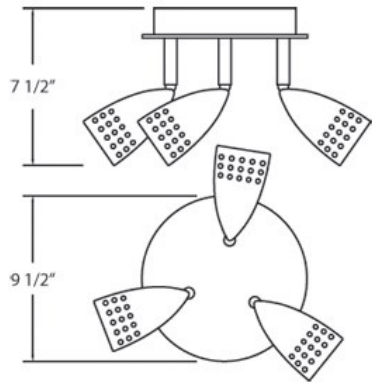

### PRODUCT DETAILS

No.	:	13732-011
Product Color	:	SATIN NICKEL
Diameter	:	9.5"
Height	:	7.5"
Weight	:	2.9lbs

### TECHNICAL DETAILS

Light Direction	:	Down
Canopy / Backplate Height	:	0.8"
Canopy / Backplate Dia.	:	7.9"
Adjustable Lamp Head	:	Yes
Approval	:	
Vertical Adjustment	:	90
Horizontal Adjustment	:	350