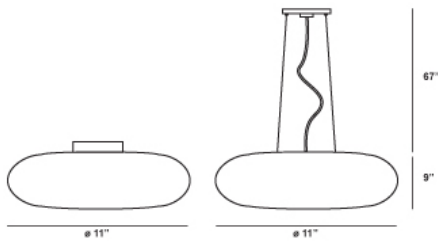

POP, 2-LIGHT SMALL CONVERTIBLE PENDANT

Product Details

Item No.	:	12894-055
Finish	:	Chrome
Shade	:	Opal White Glass
Diameter	:	11"
Height	:	6"
Est. Weight	:	5.41 lbs
Approval	:	cETLus

BULB DETAILS

No. of Bulbs	:	2
Bulb Type	:	A19
Bulb Voltage	:	120V
Bulb Wattage	:	60W
Bulb Socket	:	E26
Input Voltage	:	120V
Dimmable	:	Yes
Bulb Included	:	No

Options Available

ITEM NO.	FINISH	SHADE
12894-055	Chrome	Opal White Glass

At first glance the large chrome button seems to effortlessly dimple hard glass as if were a soft rubber. 2 in 1 Convertible- pendant to flushmount.

TECHNICAL DETAILS

Hanging Support Type	:	Aircraft Cable
Aircraft Cable Length	:	37"

PROJECT INFORMATION

Job Name: Date: Type:

Comments: