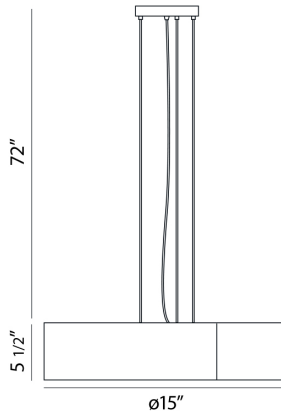

DERVISH, 3-LIGHT PENDANT

Product Details

Item No.	:	12530-045
Finish	:	Satin Nickel
Shade	:	Satin Nickel
Diameter	:	15"
Height	:	5.5"
Est. Weight	:	19.14 lbs
Approval	:	cETLus

BULB DETAILS

No. of Bulbs	:	3
Bulb Type	:	A19
Bulb Voltage	:	120V
Bulb Wattage	:	60W
Bulb Socket	:	E26
Input Voltage	:	120V
Dimmable	:	Yes
Bulb Included	:	No

Options Available

ITEM NO.	FINISH	SHADE
12530-045	Satin Nickel	Satin Nickel
12530-052	Chrome	Chrome

TECHNICAL DETAILS

Hanging Support Type	:	Aircraft Cable
Aircraft Cable Length	:	72"

Concentric curved panels form a drum shade - pieces are spaced giving the illusion that they are floating in alignment.