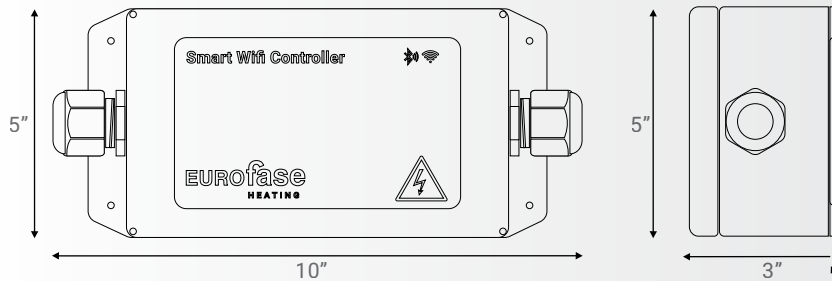

### SPECIFICATIONS

ITEM NO.	EFIKWSM
COLOR	Light Grey
INPUT VOLTAGE	120V/208V/240V
MAX. AMPERAGE	30A
WIRELESS COMMUNICATION	Wifi, Bluetooth
MOUNTING TYPE	Surface mount
HEIGHT	5"
LENGTH	10"
WIDTH	3"
ENCLOSURE RATING	IP65
WARRANTY	3 year