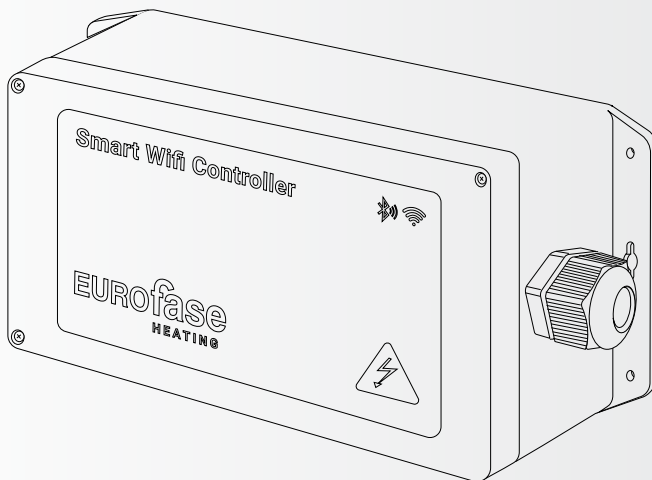

INDOOR / OUTDOOR  
RATED

Intertek

### FEATURES

Transform any patio heater into a smart device with the Eurofase Heating Smart Wi-Fi Controller! Effortlessly switch your heaters on or off, toggle high/low settings on dual element heaters, and set a timer using your iPhone or Android device. Whether it's a new installation or a retrofit, the Eurofase Wi-Fi Controller adds convenience to your outdoor heating experience.

To ensure optimized safety, the hardware includes a built-in auto shut-off feature set to activate after 4 hours of use.

### SPECIFICATIONS

ITEM NO.	EFIKWSM
COLOR	Light Grey
INPUT VOLTAGE	120V/208V/240V
MAX. AMPERAGE	30A
WIRELESS COMMUNICATION	Wifi, Bluetooth
MOUNTING TYPE	Surface mount
HEIGHT	5"
LENGTH	10"
WIDTH	3"
ENCLOSURE RATING	IP65
WARRANTY	3 year