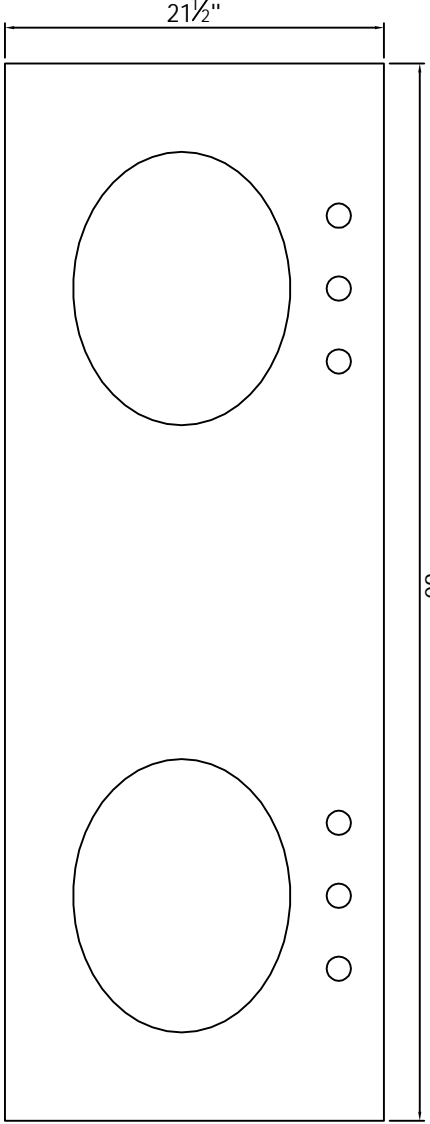

Front view

Side view

Drawer Interior Size

Top view

Back view

DWG. NO.

MODEL NO:  
VF15060DGR

SPEC NO: