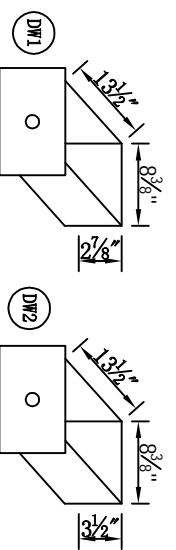

Side view

Drawer Interior Size