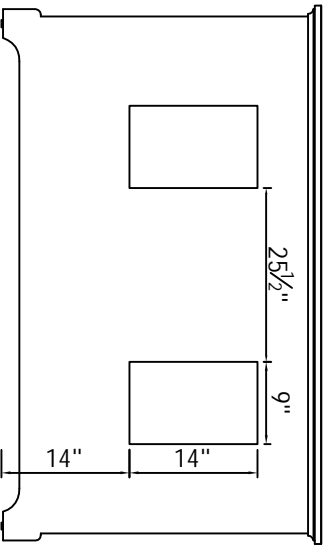

Front view

Side view

Drawer Interior Size

Top view

Back view

DWG. NO.

MODEL NO:  
VF15060DGR

SPEC NO: