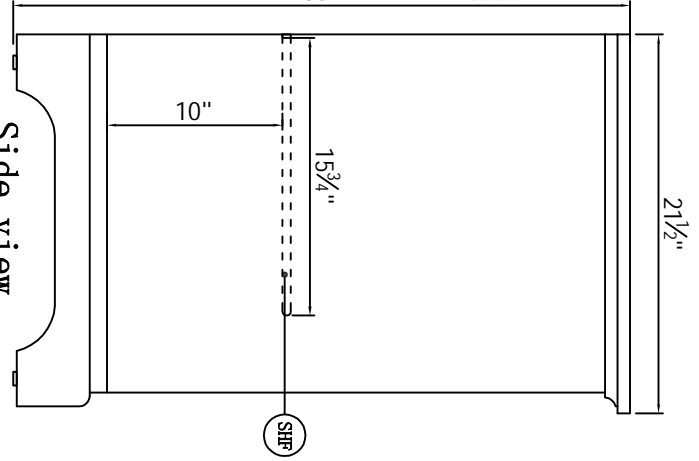

Side view

DWG. NO.

MODEL NO:
VF15060DGR

SPEC NO:

QUANTITY:

DATE:

CHECKED BY:

FOR PROPOSAL ONLY ALL DIMENSIONS TO BE VERIFIED

PROJECT:

COLOR:

FINISH:

REVISIONS

1	
2	
3	
4	
5	
6	

500-550 E. Erie Avenue
Philadelphia PA 19134
1-888-388-3390