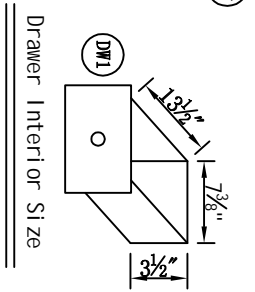

DWG. NO.	
MODEL NO:	VF15036GR
SPEC NO:	
QUANTITY:	
DATE:	
CHECKED BY:	
FOR PROPOSAL ONLY ALL DIMENSIONS TO BE VERIFIED	
PROJECT:	
COLOR:	
FINISH:	
REVISIONS	
1	
2	
3	
4	
5	
6	
ELEGANT FURNITURE & LIGHTING™	
500-550 E. Erie Avenue Philadelphia PA 19134 1-888-388-3390