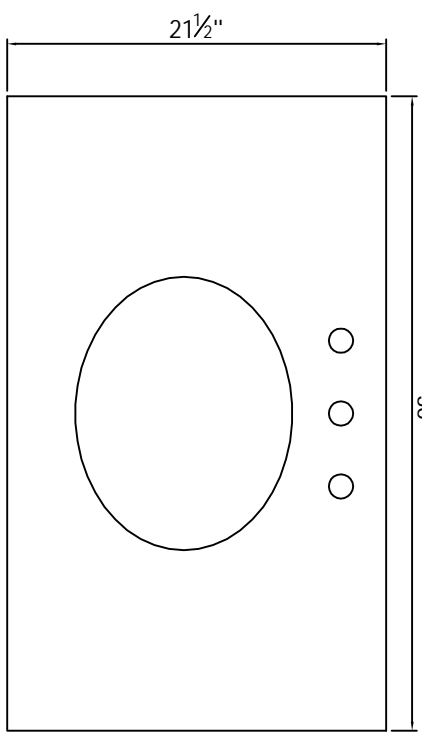

Front view

Top view