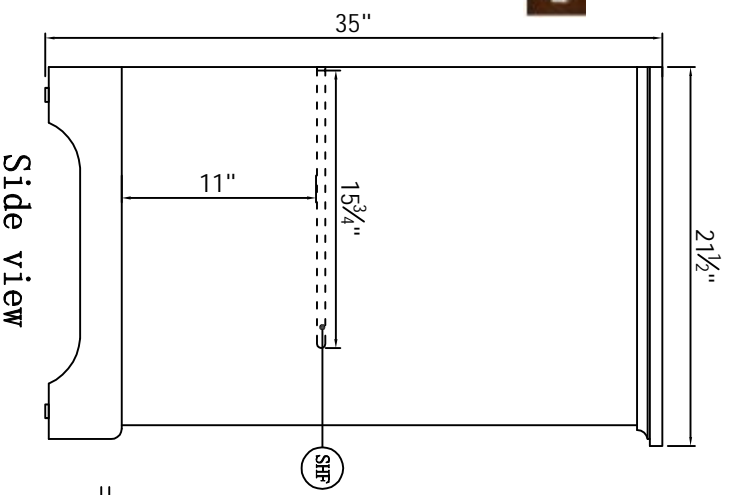

Drawer Interior Size

Side view