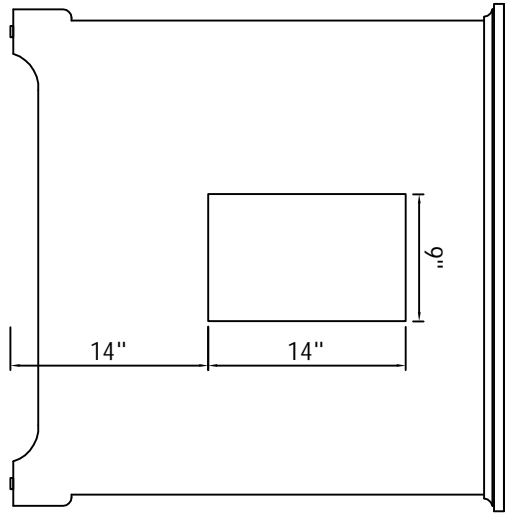

Back view

DWG. NO.	
MODEL NO:	VF15036GR
SPEC NO:	
QUANTITY:	
DATE:	
CHECKED BY:	
FOR PROPOSAL ONLY ALL DIMENSIONS TO BE VERIFIED	
PROJECT:	
COLOR:	
FINISH:	
REVISIONS	
1	
2	
3	
4	
5	
6	
ELEGANT FURNITURE & LIGHTING™	
500-550 E. Erie Avenue Philadelphia PA 19134 1-888-388-3390