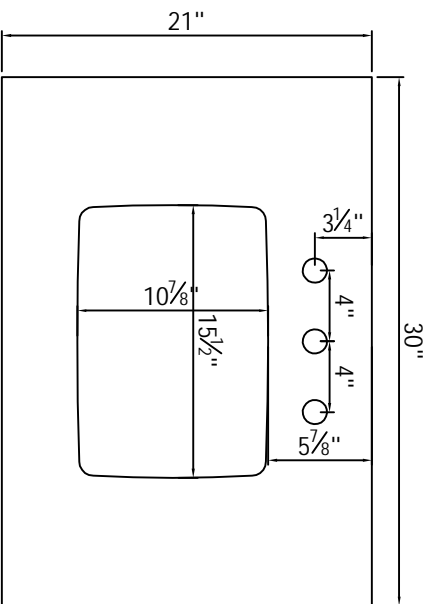

Top view

DWG. NO.

MODEL NO:
VF13030AW

SPEC NO:

QUANTITY:

DATE:

CHECKED BY:

FOR PROPOSAL ONLY ALL
DIMENSIONS TO BE VERIFIED

PROJECT:

COLOR:

FINISH:

REVISIONS

1	
2	
3	
4	
5	
6	

500-550 E. Erie Avenue
Philadelphia PA 19134
1-888-388-3390