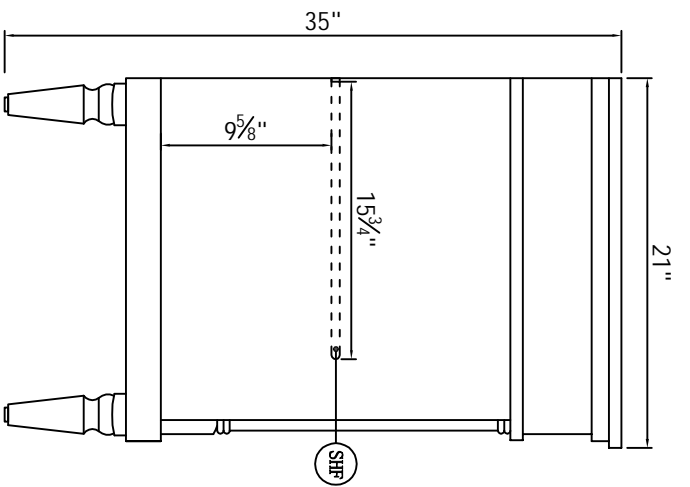

Side view

DWG. NO.

MODEL NO:
VF13030AW

SPEC NO:

QUANTITY:

DATE:

CHECKED BY:

FOR PROPOSAL ONLY ALL
DIMENSIONS TO BE VERIFIED

PROJECT:

COLOR:

FINISH:

REVISIONS

1	
2	
3	
4	
5	
6	

500-550 E. Erie Avenue
Philadelphia PA 19134
1-888-388-3390