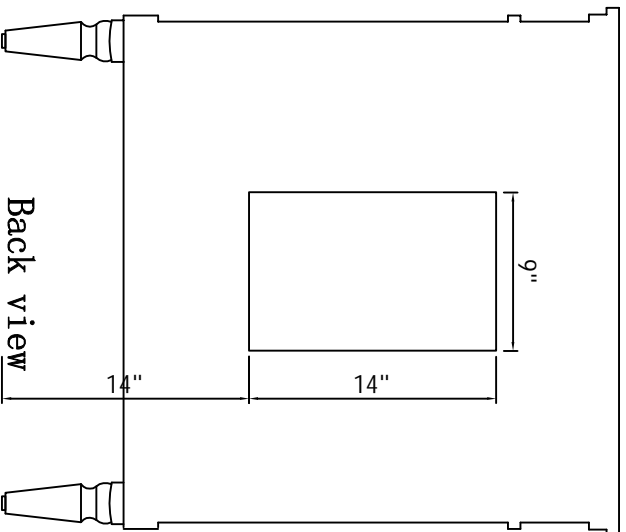

Side view

Back view

DWG. NO.

MODEL NO:
VF13030AW

SPEC NO:

QUANTITY:

DATE:

CHECKED BY:

FOR PROPOSAL ONLY ALL
DIMENSIONS TO BE VERIFIED

PROJECT:

COLOR:

FINISH:

REVISIONS

1	
2	
3	
4	
5	
6	

500-550 E. Erie Avenue
Philadelphia PA 19134
1-888-388-3390