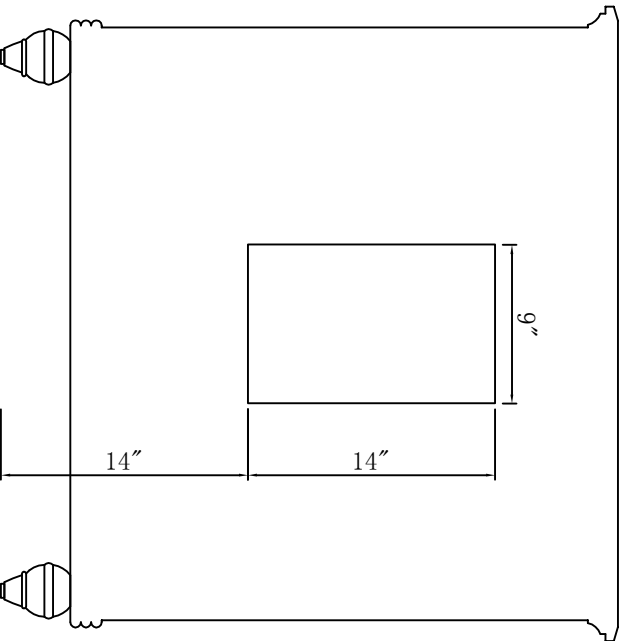

Side view

DWG. NO.	
MODEL NO:	VF12336GR
SPEC NO:	
QUANTITY:	
DATE:	
CHECKED BY:	
FOR PROPOSAL ONLY ALL DIMENSIONS TO BE VERIFIED	
PROJECT:	
COLOR:	
FINISH:	
REVISIONS	
1	
2	
3	
4	
5	
6	
ELEGANT FURNITURE & LIGHTING™	
500-550 E. Erie Avenue Philadelphia PA 19134 1-888-388-3390