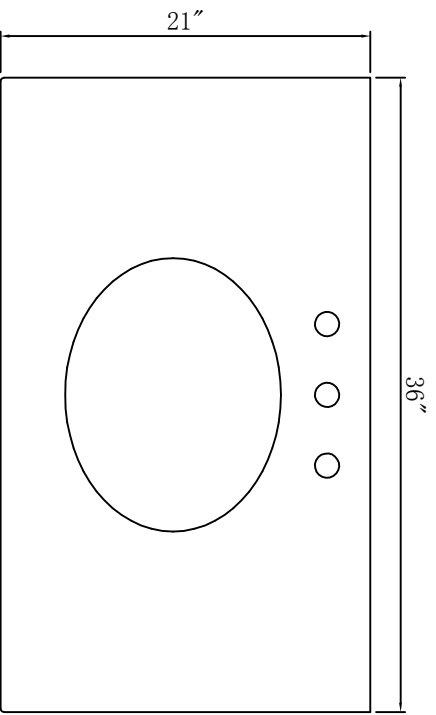

Drawer Interior Size

Top view

DWG. NO.	
MODEL NO:	VF12336GR
SPEC NO:	
QUANTITY:	
DATE:	
CHECKED BY:	
FOR PROPOSAL ONLY ALL DIMENSIONS TO BE VERIFIED	
PROJECT:	
COLOR:	
FINISH:	
REVISIONS	
1	
2	
3	
4	
5	
6	
ELEGANT FURNITURE & LIGHTING™	
500-550 E. Erie Avenue Philadelphia PA 19134 1-888-388-3390