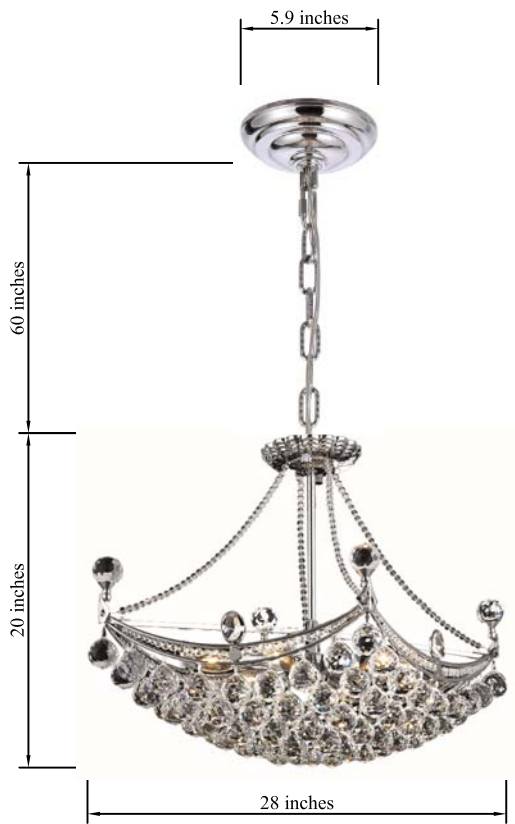

## CORONA COLLECTION

Corona 8-Light Chrome Pendant Clear Crystal

Chrome  
Item No: V9800D28C

Gold  
Item No: V9800D28G

### Dimensions

Canopy Size(in)	D5.9"H1"
Chain/Rod Length	60"
Length	28"
Width	28"
Height	20"
Maximum Height	80"

### Specifications

Finish	2 Finishes
Material	Iron / Crystal
Crystal/Glass Color	Clear
Type	Pendant
Hanging Device	Chain
Voltage	110-125V
Dimmable	YES
Warranty	1 Year Limited
Shipment Type	Small Parcel