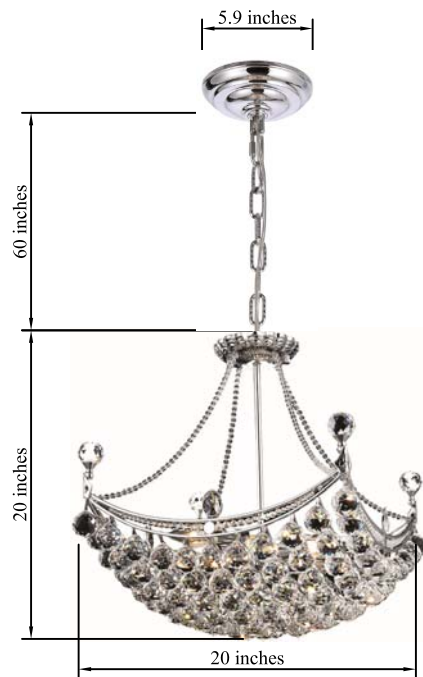

PRODUCT SPECIFICATION SHEET

CPRPNA COLLECTION

Corona 8-Light Chrome Pendant Clear Crystal

Chrome
Item No: V9800D20C

Gold
Item No: V9800D20G

Available Finishes

The Collection is composed of Chandeliers, Pendants and Flush Mounts

Dimensions

Canopy Size(in)	D5.9"H1.5"
Chain/Rod Length	60"
Length	20"
Width	20"
Height	20"
Maximum Height	80"

Specifications

Finish	2 Finishes
Material	Iron / Crystal
Crystal/Glass Color	Clear
Type	Pendant
Hanging Device	Chain
Voltage	110-125V
Dimmable	YES
Warranty	1 Year Limited
Shipment Type	Small Parcel

Bulb / Socket

Socket Type	E12
Number of Lights	8
Wattage/Bulb	40W
Included	No

Installation

Indoor/Outdoor	Indoor
Dry/Wet/Damp	Dry
Weight	41 LBS
Wire Length	144"
Safety Rating	UL Listed