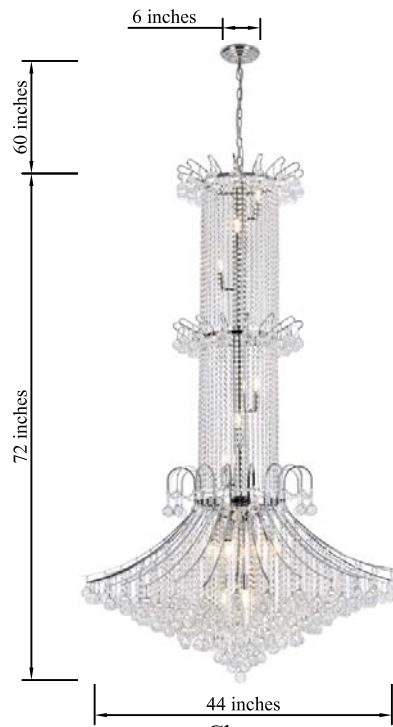

PRODUCT SPECIFICATION SHEET

TOUREG COLLECTION

Toureg 20-Light Chrome Pendant Clear Crystal

Chrome
Item No: V8008G44C

Gold
Item No: V8008G44G

Available Finishes

The Collection is composed of Chandeliers,
Pendants

Dimensions

Canopy Size(in)	D6"H1"
Chain/Rod Length	60"
Length	N/A
Width	44"
Height	72"
Maximum Height	132"

Specifications

Finish	2 Finishes
Material	Iron / Crystal
Crystal/Glass Color	Clear
Type	Pendant
Hanging Device	Chain
Voltage	110-125V
Dimmable	YES
Warranty	1 Year Limited
Shipment Type	Small Parcel

Bulb / Socket

Socket Type	E12
Number of Lights	20
Wattage/Bulb	40W
Included	No

Installation

Indoor/Outdoor	Indoor
Dry/Wet/Damp	Dry
Weight	121 LBS
Wire Length	144"
Safety Rating	UL Listed