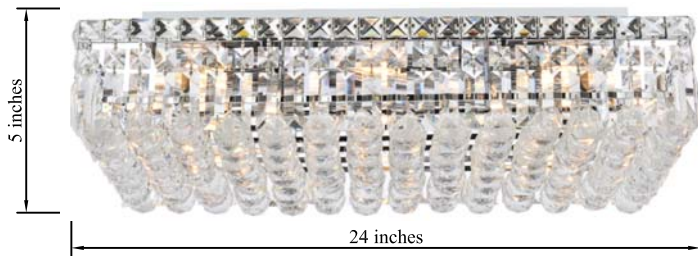

PRODUCT SPECIFICATION SHEET

MAXIME COLLECTION

Maxime 6-Light Chrome Flush Mount Clear Crystal

Chrome
Item No: V2034F24C

Dimensions

Canopy Size(in)	L20.7" W9.8" H0.8"
Chain/Rod Length	N/A
Length	24"
Width	12"
Height	5"
Maximum Height	N/A

Specifications

Finish	1 Finishes
Material	Iron / Crystal
Crystal Color	Clear
Type	Flush Mount
Hanging Device	N/A
Voltage	110-125V
Dimmable	YES
Warranty	1 Year Limited
Shipment Type	Small Parcel

Bulb / Socket

Socket Type	E12
Number of Lights	6
Wattage/Bulb	40W
Included	No

Installation

Indoor/Outdoor	Indoor
Dry/Wet/Damp	Dry
Weight	43 LBS
Wire Length	20"
Safety Rating	UL Listed

Available Finishes

The Collection is composed of Chandeliers,
Pendants and Flush Mounts