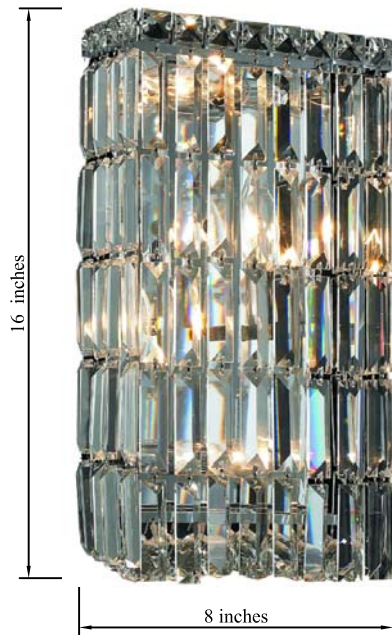

## MAXIME COLLECTION

Maxime 3-Light Chrome Wall Sconce Clear Crystal

Chrome  
Item No: V2032W8C

Black  
Item No: V2032W8BK

### Dimensions

Back plate size(in)	L15.2"*W7"*H0.8"
Chain/Rod Length	N/A
Width	8"
Extension	4"
Height	16"
Maximum Height	N/A

### Specifications

Finish	2 Finishes
Material	Iron / Crystal
Crystal/Glass Color	Clear
Type	Wall Sconce
Hanging Device	N/A
Voltage	110-125V
Dimmable	YES
Warranty	1 Year Limited
Shipment Type	Small Parcel