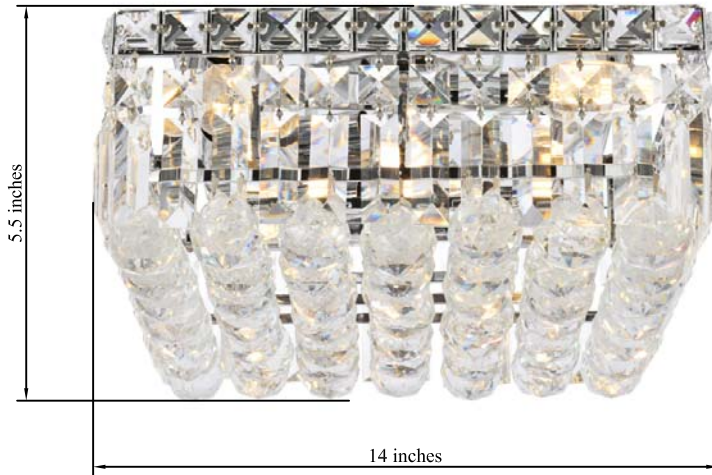

PRODUCT SPECIFICATION SHEET

MAXIME COLLECTION

Maxime 5-Light Chrome Flush Mount Clear Crystal

Chrome
Item No: V2032F14C

Black
Item No: V2032F14BK

Dimensions

Canopy Size(in)	L10"W10"H1"
Chain/Rod Length	N/A
Length	14"
Width	14"
Height	5.5"
Maximum Height	N/A

Specifications

Finish	2 Finishes
Material	Iron / Crystal
Crystal Color	Clear
Type	Flush Mount
Hanging Device	N/A
Voltage	110-125V
Dimmable	YES
Warranty	1 Year Limited
Shipment Type	Small Parcel

Bulb / Socket

Socket Type	E12
Number of Lights	5
Wattage/Bulb	40W
Included	No

Installation

Indoor/Outdoor	Indoor
Dry/Wet/Damp	Dry
Weight	27 LBS
Wire Length	12"
Safety Rating	UL Listed

Available Finishes

The Collection is composed of Chandeliers,
Table Lamps, Floor lamps, Pendants,
Wall Sconces and Flush Mounts