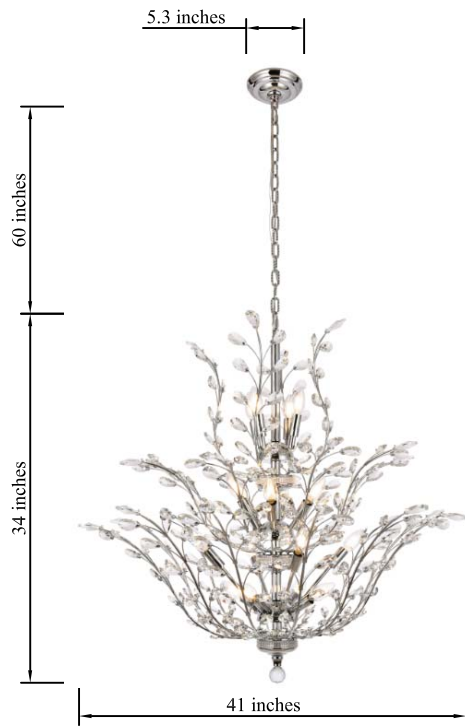

PRODUCT SPECIFICATION SHEET

ORCHID COLLECTION

Orchid 18-Light Chrome Pendant Clear Crystal

Chrome
Item No:V2011G41C

Dark Bronze
Item No:V2011G41DB

Gold
Item No:V2011G41G

Dimensions

Canopy Size(in)	D5.3"H1.2"
Chain/Rod Length	60"
Length	N/A
Width	41"
Height	34"
Maximum Height	94"

Specifications

Finish	3 Finishes
Material	Iron / Crystal
Crystal/Glass Color	Clear
Type	Pendant
Hanging Device	Chain
Voltage	110-125V
Dimmable	YES
Warranty	2 Year Limited
Shipment Type	Small Parcel

Bulb / Socket

Socket Type	E12
Number of Lights	18
Wattage/Bulb	40W
Included	No

Installation

Indoor/Outdoor	Indoor
Dry/Wet/Damp	Dry
Weight	39 LBS
Wire Length	144"
Safety Rating	UL Listed

Available Finishes

The Collection is composed of Chandeliers,
Pendants, Wall Sconces and Flush Mounts