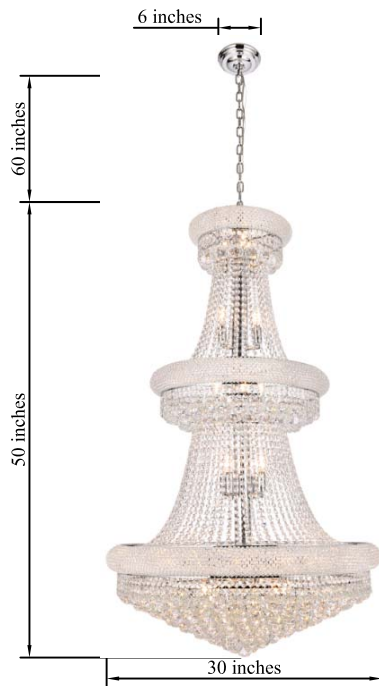

PRODUCT SPECIFICATION SHEET

PRIMO COLLECTION

Primo (32)-Light Chrome Pendant Clear Crystal

Chrome
Item No: V1800G30C

Gold
Item No: V1800G30G

Available Finishes

The Collection is composed of Chandeliers,
Table Lamps, Pendants
Wall Sconces and Flush Mounts

Dimensions

Canopy Size(in)	D6"H1.5"
Chain/Rod Length	60"
Length	N/A
Width	30"
Height	50"
Maximum Height	110"

Specifications

Finish	2 Finishes
Material	Iron / Crystal
Crystal/Glass Color	Clear
Type	Pendant
Hanging Device	Chain
Voltage	110-125V
Dimmable	YES
Warranty	1 Year Limited
Shipment Type	Small Parcel

Bulb / Socket

Socket Type	E12
Number of Lights	32
Wattage/Bulb	40W
Included	No

Installation

Indoor/Outdoor	Indoor
Dry/Wet/Damp	Dry
Weight	98 LBS
Wire Length	144"
Safety Rating	UL Listed