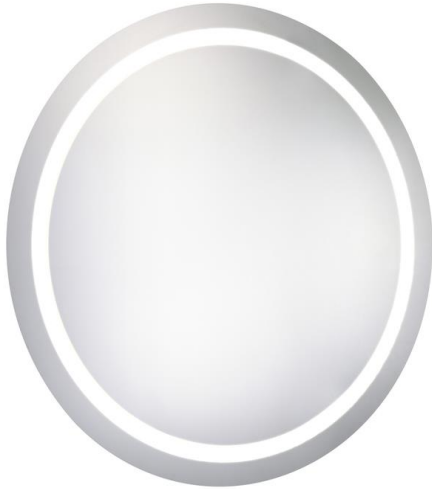

# MRE23636

W36" X H36" CRI 90 CCT (K) 4200K, 6400K, 3000K 592Lumens

LED Mirror Light

Elitco Lighting

Project

Location

## PRODUCT DESCRIPTION

IP44 Rated LED Backlit Bathroom Wall Mirror, Highly polished silver mirror with all around illuminations. Epoxy powder coated mild steel back box. LED Mirror Light is designed to provide 40,000 hours of life.

### SPECIFICATIONS:

- Mirror Size: W36" X H36"
- Lamp power: 78W;
- Lumens: 592 lm
- CRI  $\geq$  0.9;
- CCT: 4200K, 6400K, 3000K
- Watts per color temperature: 37W+18.5W+18.5 W
- Dimming LED
- Electronic Driver: Input 110-120V, output DC 12V
- Defogger
- Luminaire Disconnect
- Changeable LED light strip
- Primary Material: SPCC+GLASS
- UL Approved

FINISHES: Glossy White Back box Round