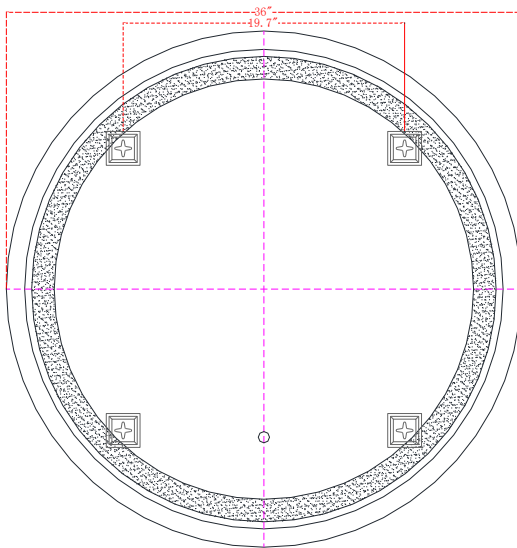

# MRE23636

W36" X H36" CRI 90 CCT (K) 4200K, 6400K, 3000K 592Lumens

LED Mirror Light

Elitco Lighting

Project

Location

## PRODUCT DESCRIPTION

IP44 Rated LED Backlit Bathroom Wall Mirror, Highly polished silver mirror with all around illuminations. Epoxy powder coated mild steel back box. LED Mirror Light is designed to provide 40,000 hours of life.

### SPECIFICATIONS:

- Mirror Size: W36" X H36"
- Lamp power: 78W;
- Lumens: 592 lm
- CRI  $\geq$  0.9;
- CCT: 4200K, 6400K, 3000K
- Watts per color temperature: 37W+18.5W+18.5 W
- Dimming LED
- Electronic Driver: Input 110-120V, output DC 12V
- Defogger
- Luminaire Disconnect
- Changeable LED light strip
- Primary Material: SPCC+GLASS
- UL Approved

### INSTALLATION:

1. Mount the chassis on the wall, the chassis can be horizontal and vertical hanging.
2. Install lamps
3. Wiring
4. Powder connection
5. Hang mirror on chassis

Size: W36" X H36"

LABELS: UL/CUL listed (CUL listed number: E479383), IP Rating: IP44.