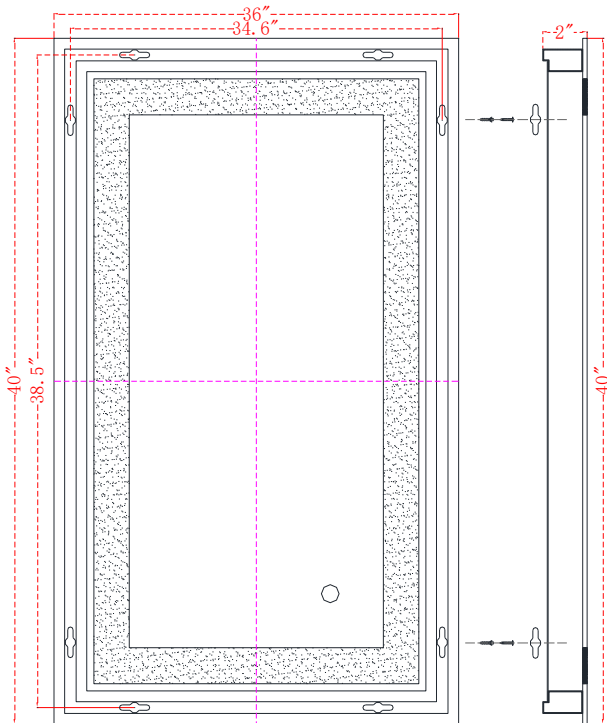

MRE13640

W36" X H40" CRI 90 CCT (K) 4200K , 6400K , 3000K 841Lumens

LED Mirror Light

Elitco Lighting

Project

Location

PRODUCT DESCRIPTION

IP44 Rated LED Backlit Bathroom Wall Mirror, Highy polished silver mirror with 4 panel lights. Epoxy powder coated mild steel back box. LED Mirror Light is designed to provide 40, 000 hours of life.

SPECIFICATIONS:

- Mirror Size: W36" X H40"
- Lamp power: 114.5W;
- Lumens: 841lm
- CRI \geq 0.9;
- CCT: 4200K , 6400K , 3000K
- Watts per color temperature: 50W+25W+25W
- Dimming LED
- Electronic Driver: Input 110-120V, output DC 12V
- Defogger
- Luminaire Disconnect
- Changeable LED light strip
- Primary Material: SPCC+GLASS
- UL Approved

FINISHES: Glossy White Back box Gray

INSTALLATION:

1. Mount the chassis on the wall, the chassis can be horizontal and vertical hanging.
2. Install lamps
3. Wiring
4. Powder connection
5. Hang mirror on chassis

Size: W36" X H40"

LABELS: UL/CUL listed (CUL listed number: E479383), IP Rating: IP44.