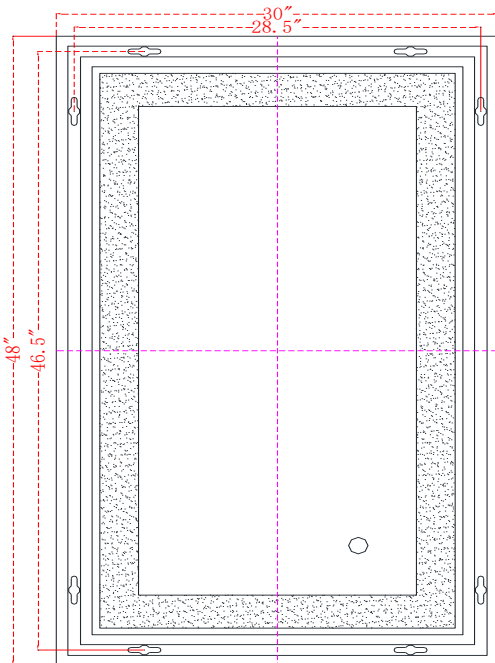

MRE13048

W30" X H48" CRI 90 CCT (K) 4200K, 6400K, 3000K 884Lumens

LED Mirror Light

Elitco Lighting

Project

Location

PRODUCT DESCRIPTION

IP44 Rated LED Backlit Bathroom Wall Mirror, Highy polished silver mirror with 4 panel lights. Epoxy powder coated mild steel back box. LED Mirror Light is designed to provide 40, 000 hours of life.

SPECIFICATIONS:

- Mirror Size: W30" X H48"
- Lamp power: 119.5W;
- Lumens: 884lm
- CRI \geq 0.9;
- CCT: 4200K, 6400K, 3000K
- Watts per color temperature:50W+25W+25 W
- Dimming LED
- Electronic Driver: Input 110-120V, output DC 12V
- Defogger
- Luminaire Disconnect
- Changeable LED light strip
- Primary Material: SPCC+GLASS
- UL Approved

FINISHES: Glossy White Back box Gray

INSTALLATION:

1. Mount the chassis on the wall, the chassis can be horizontal and vertical hanging.
2. Install lamps
3. Wiring
4. Powder connection
5. Hang mirror on chassis

Size: W30" X H48"

LABELS: UL/CUL listed (CUL listed number: E479383), IP Rating: IP44.