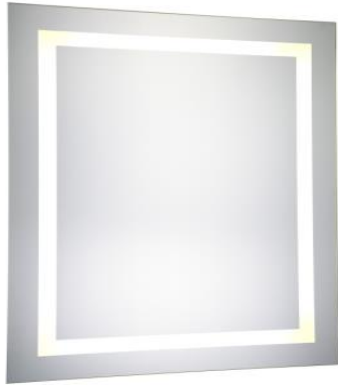

MRE13030

W30" X H30" CRI 90 CCT (K) 4200K, 6400K, 3000K 611Lumens

LED Mirror Light

Elitco Lighting

Project

Location

PRODUCT DESCRIPTION

IP44 Rated LED Backlit Bathroom Wall Mirror, High polished silver mirror with 4 panel lights. Epoxy powder coated mild steel back box. LED Mirror Light is designed to provide 40,000 hours of life.

SPECIFICATIONS:

- Mirror Size: W30" X H30"
- Lamp power: 74W;
- Lumens: 611lm
- CRI \geq 0.9;
- CCT: 4200K, 6400K, 3000K
- Watts per color temperature: 37+18.5+18.5
- Dimming LED
- Electronic Driver: Input 110-120V, output DC 12V
- Defogger
- Luminaire Disconnect
- Changeable LED light strip
- Primary Material: SPCC+GLASS
- UL Approved

FINISHES: Glossy White Back box Gray

INSTALLATION:

1. Mount the chassis on the wall, the chassis can be horizontal and vertical hanging.
2. Install lamps
3. Wiring
4. Powder connection
5. Hang mirror on chassis