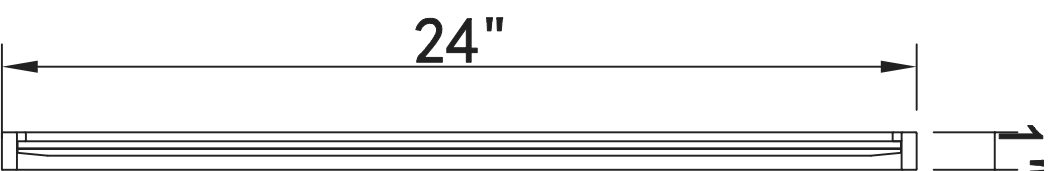

Front view

Side view

DWG. NO.

MODEL NO:

MR4031BK

SPEC NO:

QUANTITY:

DATE:

500-550 E. Erie Avenue

Philadelphia PA 19134

1-888-388-3390

Model #	MR4031BK	Product Type	Mirror	Product Width (in)	24	Product Depth (in)	1	Product Height (in)	24
Mirror Width	23.25"	Mirror Depth	0.16"	Mirror Height	23.25"	Frame shape	Round	Orientation	Vertical and Horizontal
Frame finish	Black	Frame material	Metal and MDF	Mounting / attachment type	Metal Inset hanger	Number of brackets	1	Beveled glass	Yes
Frameless	No	Package LENGTH	28.75	Package WIDTH	29.25	Package HEIGHT	4.5	Package Weight	25.96
Product weight	10.56	Shipment Type	Small Parcel						