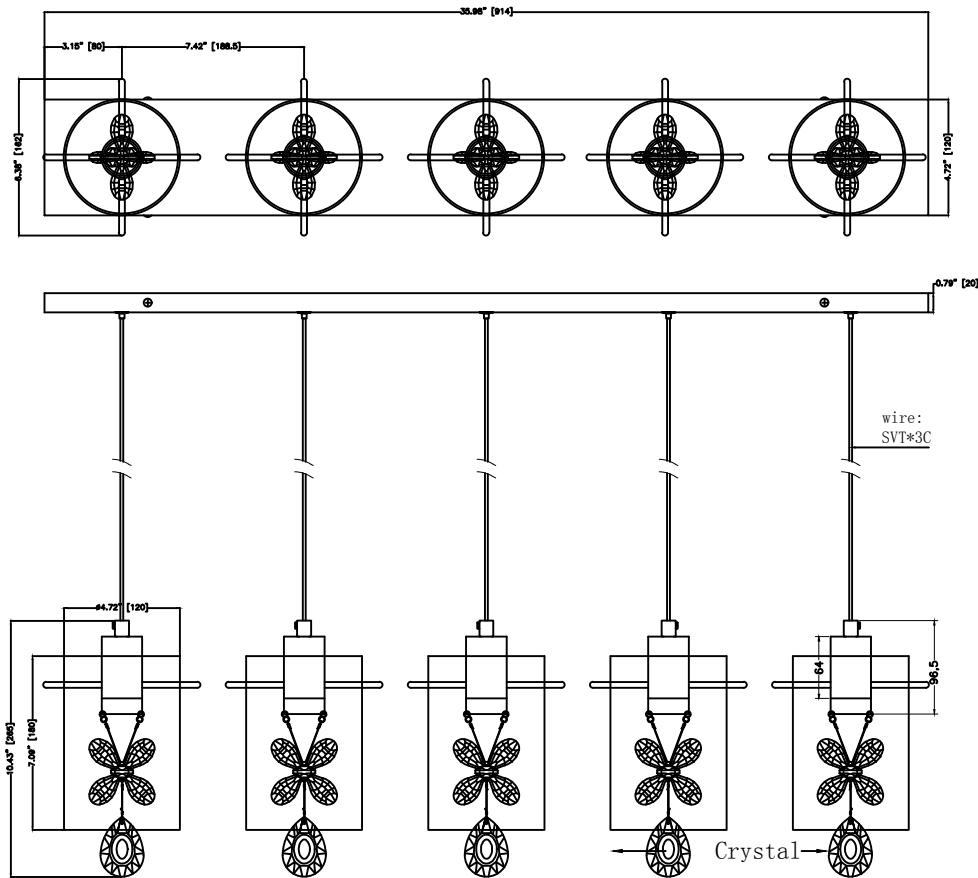

Finish:
 Colorway 1:Chrome
 Colorway 2:Gold
 Crystal:Clear
 Cord:Fabric
 Type of Bulb:AC LED 25W
 Number of Bulb: 5PCS
 Color temperature:3000K

Model#:	5202D36C/G	Chain/Rod/Cord item#:	
Number of Tiers:	1	Wire Included (INCH):	78"
		Wire color:	transparent
Fixture Material:	Crystal & Metal	Assembly required	Yes
Shades Included:	Yes	Light Bulbs:	5
		Bulb Type:	AC LED
Shade Material:	Glass	Color temperature:	3000K
		Average Life(hours):	20000 hours
Shade Color:	Clear	Estimated Yearly Energy cost (11¢/kWh)	
Shade Shape:	Cylindrical	Life Based on 3hrs/day (Years)	18 years
Shade Height:	7.09"	Dimmable :	No
		Lumen:	2000lm
Shade Width:	φ4.72"	CRI:	80
		Dry/Wet/damp	Dry
Shade Length:		Watts:	5W
		Watt Equivalent:	
Hanging Device:	Electric wire	Max Wattage:	25W
		Voltage:	120V
Adjustable:	Yes	Finish:	Chrome/Gold+Clear
		Hardware Finish:	Chrome/Gold
Minimum Hanging Height:	17.22"	Hardware Material:	Metal
Maximum Hanging Height:	71.22"	Crystal Trim:	RC
Length (in.)	35.98"	Crystal Color :	Clear light bubble
Width / Diameter (in.)	6.38"	UL & Ulc Standard :	
Height (in.)	10.43"	Product Weight:	11
Inside Fixture Length (in.)		Hanging Weight (Frame Only)	
Inside Fixture Width/Diameter(in.)		Hanging Weight W/Crystal	
Inside Fixture Height (in.)		Shipment type:	Small Parcel
		Number of Boxes :	1
Canopy:	Yes	Box 1 Length:	38.58"
Canopy Height	0.79"	Box 1 Width:	9.06"
Canopy Width	4.72"	Box 1 Height:	13.19"
Canopy Length	35.98"	Box 1 Weight (LBS):	13.5
Chain/Rod/Cord Included (INCH)	78"	Box 2 Length:	
		Box 2 Width:	
Chain/Rod/Cord finish:	Electric wire	Box 2 Height:	
		Box 2 Weight (LBS):	

FACTORY	
ITEM NO.	5202D36C/G
DRAFTER	(name of person who did the drawing)
DATE	Date of the latest revision