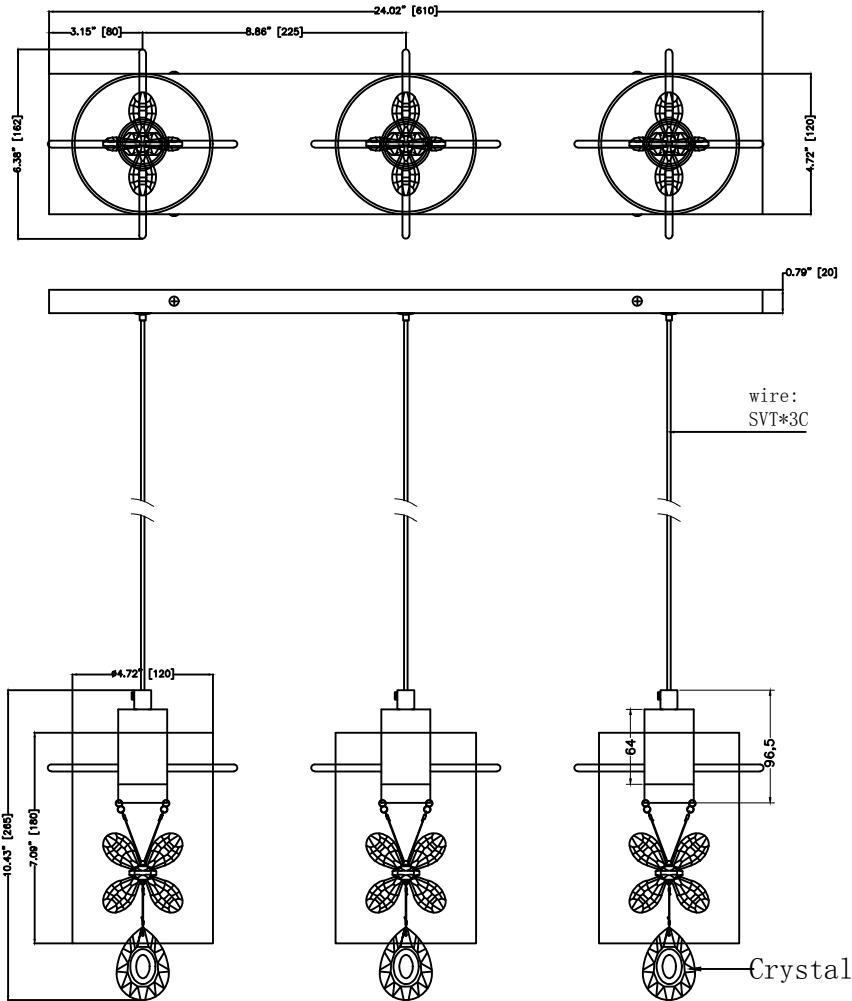

Finish:
 Colorway 1:Chrome
 Colorway 2:Gold
 Crystal:Clear
 Cord:Fabric
 Type of Bulb:AC LED 15W
 Number of Bulb: 3PCS
 Color temperature:3000K

FACTORY	
ITEM NO.	5202D24C/G
DRAFTER	(name of person who did the drawing)
DATE	Date of the latest revision

Model#:	5202D24C/G	Chain/Rod/Cord item#:	
Number of Tiers:	1	Wire Included (INCH):	78"
		Wire color:	transparent
Fixture Material:	Crystal & Metal	Assembly required	Yes
Shades Included:	Yes	Light Bulbs:	3
		Bulb Type:	AC LED
Shade Material:	Glass	Color temperature:	3000K
		Average Life(hours):	20000 hours
Shade Color:	Clear	Estimated Yearly Energy cost (11¢/kWh)	
Shade Shape:	Cylindrical	Life Based on 3hrs/day (Years)	18 years
Shade Height:	7.09"	Dimmable :	No
		Lumen:	1200lm
Shade Width:	φ4.72"	CRI:	80
		Dry/Wet/damp	Dry
Shade Length:		Watts:	5W
		Watt Equivalent:	
Hanging Device:	Electric wire	Max Wattage:	15W
		Voltage:	120V
Adjustable:	Yes	Finish:	Chrome/Gold+Clear
		Hardware Finish:	Chrome/Gold
Minimum Hanging Height:	17.22"	Hardware Material:	Metal
Maximum Hanging Height:	71.22"	Crystal Trim:	RC
Length (in.)	24.02"	Crystal Color :	Clear light bubble
Width / Diameter (in.)	6.38"	UL & ULc Standard :	
Height (in.)	10.43"	Product Weight:	7.04
Inside Fixture Length (in.)		Hanging Weight (Frame Only)	
Inside Fixture Width/Diameter(in.)		Hanging Weight W/Crystal	
Inside Fixture Height (in.)		Shipment type:	Small Parcel
		Number of Boxes :	1
Canopy:	Yes	Box 1 Length:	26.77"
Canopy Height	0.79"	Box 1 Width:	8.66"
Canopy Width	4.72"	Box 1 Height:	13.19"
Canopy Length	24.02"	Box 1 Weight (LBS):	8.36
Chain/Rod/Cord Included (INCH)	78"	Box 2 Length:	
		Box 2 Width:	
Chain/Rod/Cord finish:	Electric wire	Box 2 Height:	
		Box 2 Weight (LBS):	