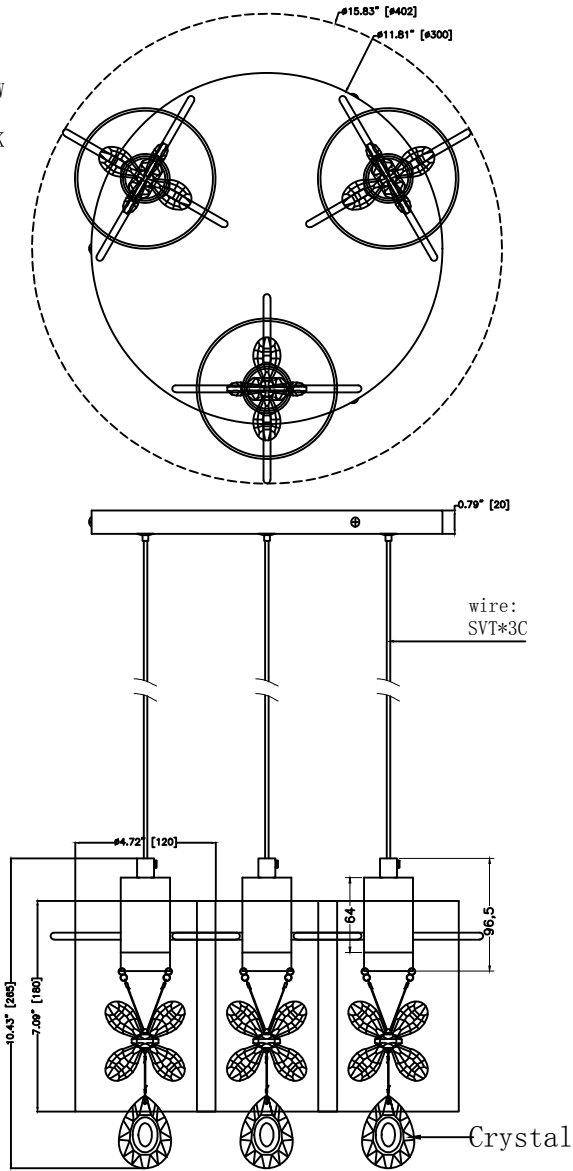

Finish:
 Colorway 1:Chrome
 Colorway 2:Gold
 Crystal:Clear
 Cord:Fabric
 Type of Bulb:AC LED 15W
 Number of Bulb: 3PCS
 Color temperature:3000K

Model#:	5202D16C/G	Chain/Rod/Cord item#:	
Number of Tiers:	1	Wire Included (INCH):	78"
		Wire color:	transparent
Fixture Material:	Crystal & Metal	Assembly required	Yes
Shades Included:	Yes	Light Bulbs:	3
		Bulb Type:	AC LED
Shade Material:	Glass	Color temperature:	3000K
		Average Life(hours):	20000 hours
Shade Color:	Clear	Estimated Yearly Energy cost (11¢/kWh)	
Shade Shape:	Cylindrical	Life Based on 3hrs/day (Years)	18 years
Shade Height:	7.09"	Dimmable :	No
		Lumen:	1200lm
Shade Width:	φ4.72"	CRI:	80
		Dry/Wet/damp	Dry
Shade Length:		Watts:	5W
		Watt Equivalent:	
Hanging Device:	Electric wire	Max Wattage:	15W
		Voltage:	120V
Adjustable:	Yes	Finish:	Chrome/Gold+Clear
		Hardware Finish:	Chrome/Gold
Minimum Hanging Height:	17.22"	Hardware Material:	Metal
Maximum Hanging Height:	71.22"	Crystal Trim:	RC
Length (in.)	N/A	Crystal Color :	Clear light bubble
Width / Diameter (in.)	φ15.83"	UL & Ulc Standard :	
Height (in.)	10.43"	Product Weight:	6.6
Inside Fixture Length (in.)		Hanging Weight (Frame Only)	
Inside Fixture Width/Diameter(in.)		Hanging Weight W/Crystal	
Inside Fixture Height (in.)		Shipment type:	Small Parcel
		Number of Boxes :	1
Canopy:	Yes	Box 1 Length:	19"
Canopy Height	0.79"	Box 1 Width:	13.78"
Canopy Width	φ11.81"	Box 1 Height:	10"
Canopy Length		Box 1 Weight (LBS):	7.92
Chain/Rod/Cord Included (INCH)	78"	Box 2 Length:	
		Box 2 Width:	
Chain/Rod/Cord finish:	Electric wire	Box 2 Height:	
		Box 2 Weight (LBS):	

FACTORY	
ITEM NO.	5202D16C/G
DRAFTER	(name of person who did the drawing)
DATE	Date of the latest revision