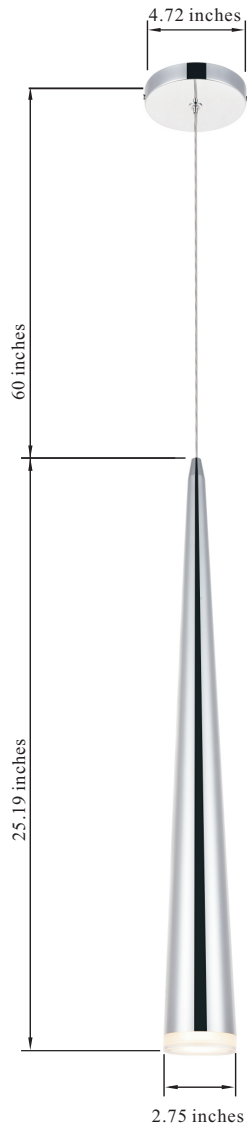

PRODUCT SPECIFICATION SHEET

Fantasia COLLECTION Fantasia 1-Light Chrome Pendant

Chrome
Item No: 5201D4C

Dimensions

Canopy Size(in)	D4.72"H0.79"
Chain/Rod Length	60"
Length	N/A
Width	4.72"
Height	25.19"
Maximum Height	85.98"

Specifications

Finish	1 Finish
Material	Iron/Cylindrical
Glass Color	Clear
Type	Pendant
Hanging Device	Electric wire
Voltage	110-120V
Dimmable	Yes
Warranty	1 Year Limited
Shipment Type	Small Parcel

Bulb/Socket

Socket Type	LED
Number of Lights	1
Wattage/Bulb	5W
Included	Yes

Installation

Indoor/Outdoor	Indoor
Dry/Wet/Damp	Dry
Weight	3.08 LBS
Wire Length	60"
Safety Rating	ETL Listed

Available Finishes

The Collection is Pendant Scences Mounts