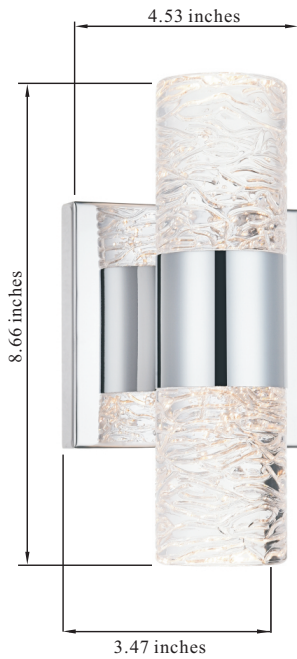

PRODUCT SPECIFICATION SHEET

Vega COLLECTION Vega 2-Light Chrome Wall Clear Glass

Chrome
Item No: 5200W5C

Gold
Item No: 5200W5G

Available Finishes

The Collection is composed of
Pendant and Wall Sconces

Dimensions

Canopy Size(in)	L4.53"W4.53"H0.7"
Chain/Rod Length	N/A
Length	4.53"
Width	8.66"
Height	3.47"
Maximum Height	N/A

Specifications

Finish	2 Finishes
Material	Iron/Glass
Glass Color	Clear
Type	Wall
Hanging Device	N/A
Voltage	110-120V
Dimmable	Yes
Warranty	1 Year Limited
Shipment Type	Small Parcel

Bulb/Socket

Socket Type	LED
Number of Lights	2
Wattage/Bulb	7W
Included	Yes

Installation

Indoor/Outdoor	Indoor
Dry/Wet/Damp	Dry
Weight	3.52 LBS
Wire Length	6"
Safety Rating	ETL Listed