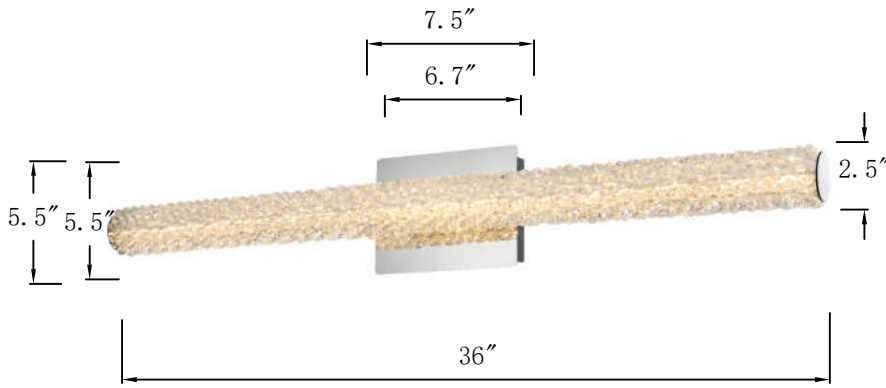

## BOWEN COLLECTION

BOWEN 1-Light Chrome Wall Sconce Clear Crystal

Chrome  
Item No:3800W36C

Satin Gold  
Item No:3800W36SG

### Dimensions

Back Plate Size(in)	L7.5"W5.5"H1.4"
Chain/Rod Length	N/A
Width	36"
Extension	4.5"
Height	5.5"
Maximum Height	N/A

### Specifications

Finish	2 Finishes
Material	Metal / Crystal
Crystal Color	Clear
Type	Wall Sconce
Hanging Device	N/A
Voltage	110-125V
Dimmable	YES
Warranty	1 Year Limited
Shipment Type	Small Parcel

### Installation

Indoor/Outdoor	Indoor
Dry/Wet/Damp	Dry
Weight	8.4 LBS
Wire Length	12"
Safety Rating	ETL Listed
Color temperature	3000K/4500K/6000K
Lumen	1400 LM
CRI	80