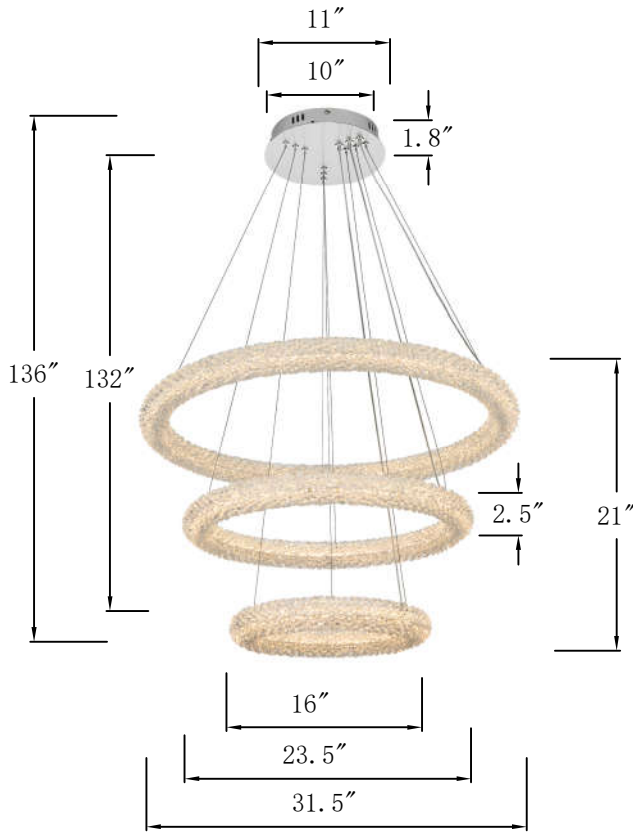

## BOWEN COLLECTION

BOWEN 3-Light Chrome Pendant Clear Crystal

Chrome  
Item No:3800G3LC

Satin Gold  
Item No:3800G3LSG

### Dimensions

Canopy Size(in)	D11"H1.8"
Chain/Rod Length	N/A
Length	N/A
Width	31.5"
Height	21"
Maximum Height	136"

### Specifications

Finish	2 Finishes
Material	Metal / Crystal
Crystal Color	Clear
Type	Pendant
Hanging Device	Electric Wire
Voltage	110-125V
Dimmable	YES
Warranty	1 Year Limited
Shipment Type	Small Parcel

### Installation

Indoor/Outdoor	Indoor
Dry/Wet/Damp	Dry
Weight	37 LBS
Wire Length	132
Safety Rating	ETL Listed
Color temperature	3000K/4500K/6000K
Lumen	6720 LM
CRI	80